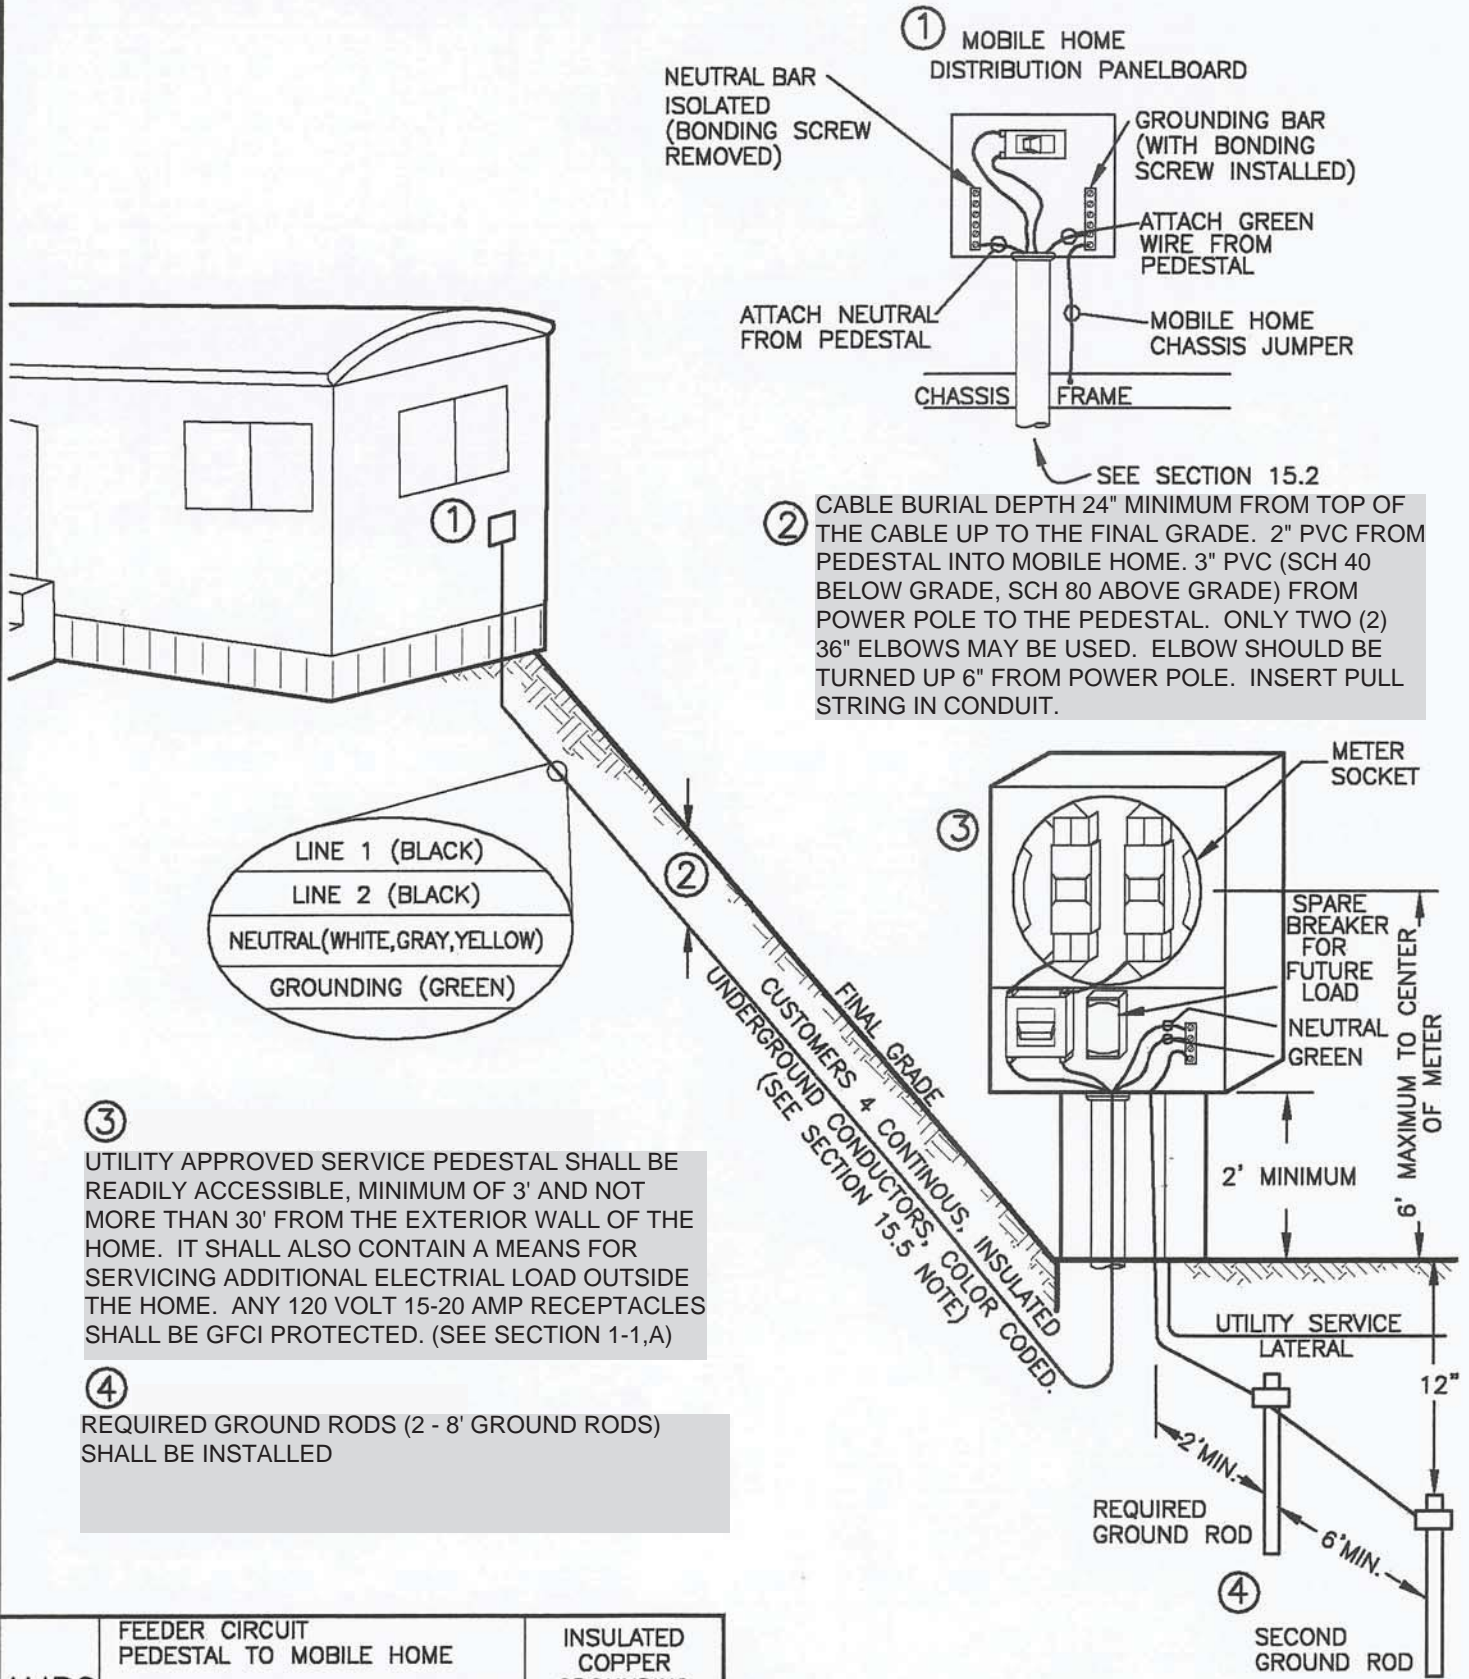

MOBILE HOME SERVICE TERMINATION DIRECT WIRED TYPE TO SERVICE PEDESTAL

AMPS	FEEDER CIRCUIT PEDESTAL TO MOBILE HOME			INSULATED COPPER GROUNDING WIRE (GREEN)	
	CONDUCTOR	RHW,UF,URD,OR EQUIV.	CONDUIT		
100	#4	1 1/4"	# 2	1 1/4"	#8
200	#2/0	2"	#4/0	2"	#6

Diagram 15-C